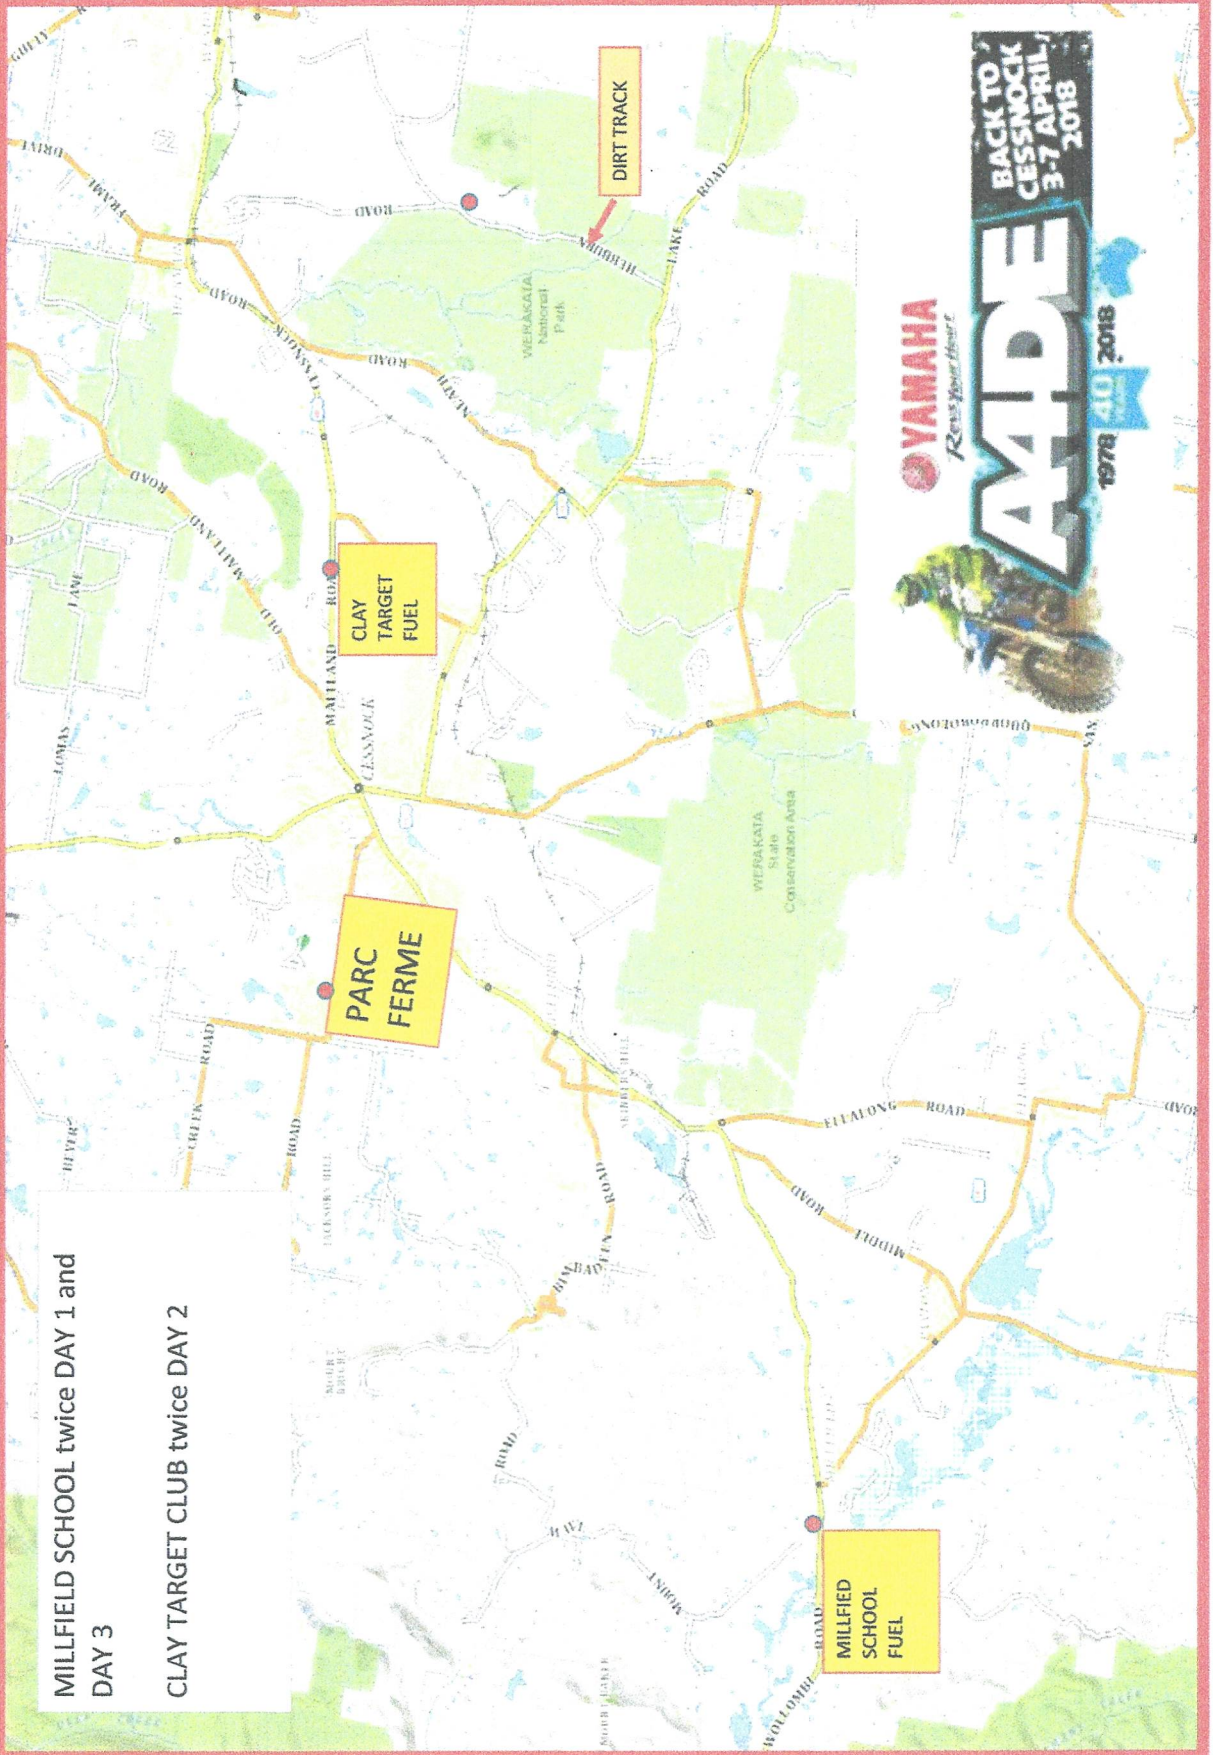

FUEL SERVICE CREW MAP

MILLFIELD SCHOOL twice DAY 1 and DAY 3

CLAY TARGET CLUB twice DAY 2

AMDE

BACK TO
CESSNOCK
3-7 APRIL
2018

1978 40 2018